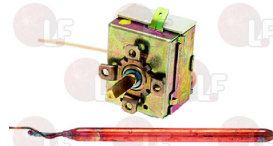

Terminal blocks

3247016 3-POLE TERMINAL BLOCK FV273 40A 450V

for cable max 6 mm²
operating temperature 150°C
nominal voltage 450 V
for Glasswasher/Cupwasher (SILANOS) R20 - 020
030
for Glasswasher/Cupwasher (WHIRLPOOL) AGB641
AGB642 - AGB643 - AGB647 - AGB782

DIHR 500550

3247011 6-POLE TERMINAL BLOCK FV122 40A 600V

for cable max 6 mm²
operating temperature 150°C
nominal voltage 450 V

DIHR 500551

Thermostats

3444282 SINGLE-PHASE THERMOSTAT 90-110°C

with manual reset
covered capillary 1500 mm
bulb $\varnothing$ 6.5x95 mm
15A 250V
for Dishwasher (DIHR) ELECTRON1000 - GS100
for Dishwasher (HOONVED) - Series APS - C53 - C60
C68
for Dishwasher (KROMO) K90
for Dishwasher hood type (DIHR) GASTRO11S
GASTRO1200S
for Dishwasher hood type (HOONVED) K100 - K120
for Pan/utensilwashing machines (DIHR) LP1

DIHR 2000430

3444133 SINGLE-PHASE THERMOSTAT 0-90°C

covered capillary 2200 mm
bulb $\varnothing$ 6.5x95 mm
15A 250V
D shaft $\varnothing$ 6x4.6 mm
for Dishwasher (SILANOS) N50
for Dishwasher (WHIRLPOOL) AGB657 - AGB658
AGB659

DIHR 10707/2

3444280 SINGLE-PHASE THERMOSTAT 0-90°C

covered capillary 1500 mm
bulb $\varnothing$ 6.5x90 mm
15A 250V
with adjusting screw
for Dishwasher (MACH) MGL500 - MS350 - MS351
MS353 - MS400 - MS450 - MS500 - MS800
for Dishwasher (PROJECT SYSTEMS) E50 - P500 - S100
S50 - S80 - T50 - T80
for Dishwasher hood type (DIHR) GASTRO1200S
for Dishwasher hood type (MACH) MS1100 - MS1300
MS900
for Dishwasher hood type (PROJECT SYSTEMS) T150
T155 - T255
for Glasswasher/Cupwasher (MACH) MB235LI - MB240LI
MB510 - MB520 - MB530 - MB535 - MB630 - MB920

DIHR 10707/1

3744075 THERMOSTAT TR2 0-280°C

capillary length 960 mm
bulb $\varnothing$ 3x185 mm
for Dishwasher (DIHR)
for Dishwasher (KROMO)

DIHR 10707/3