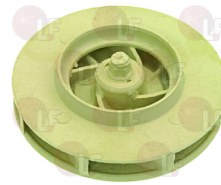

DIHR 15908

3122373 IMPELLER \varnothing 90 mm
 threaded connection

DIHR 15079

3122024 MECHANICAL SEAL \varnothing 12mm INNER SURFACE 8mm
 for Dishwasher (ELFRAMO)

DIHR 1020055

DIHR 15100/S

DIHR 15080

DIHR 15080/E