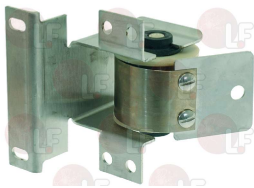

DIHR 3004010

DIHR 3004010+3009555

DIHR 3009907

3250032 SPRING FOR DOOR BBSR22
for AX440