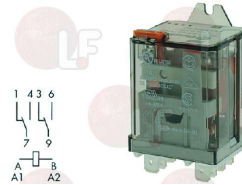

3399068 CONTROL PANEL

DIHR 540501

3399071 CONTROL PANEL 600 mm
for Dishwasher (DIHR) SILVER500

DIHR 560501

Relays

3351020 POWER RELAY REP 200
16A 230V 50Hz
2 contacts NO
for LS-CF

DIHR 16037

3351021 RELAY 62.82 16A 230V 50/60Hz
2 switching contacts