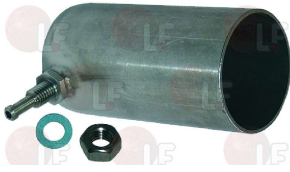

Suitable for:

DIHR

Suitable for:

3060109 **COMPL.ST.STEEL AIR CHAMBER $\varnothing$ 45x90 mm**
for Pan/utensilwashing machines (DIHR) LP3 - LP4
for Pan/utensilwashing machines (OLIS) OLLP3
OLLP4