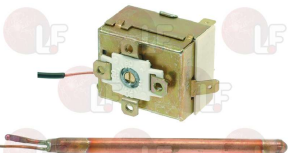

3444280 SINGLE-PHASE THERMOSTAT 0-90°C

covered capillary 1500 mm
bulb $\varnothing$ 6.5x90 mm
15A 250V
with adjusting screw
for Dishwasher (MACH) MGL500 - MS350 - MS351
MS353 - MS400 - MS450 - MS500 - MS800
for Dishwasher (PROJECT SYSTEMS) E50 - P500 - S100
S50 - S80 - T50 - T80
for Dishwasher hood type (DIHR) GASTRO1200S
for Dishwasher hood type (MACH) MS1100 - MS1300
MS900
for Dishwasher hood type (PROJECT SYSTEMS) T150
T155 - T255
for Glasswasher/Cupwasher (MACH) MB235LI - MB240LI
MB510 - MB520 - MB530 - MB535 - MB630 - MB920

DIHR 10707/1

3744075 THERMOSTAT TR2 0-280°C

capillary length 960 mm
bulb $\varnothing$ 3x185 mm
for Dishwasher (DIHR)
for Dishwasher (KROMO)