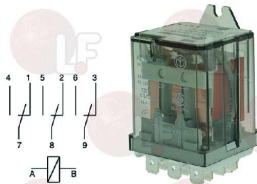

DIHR 15620

3351008 RELAY 62.83 16A 230V 50/60Hz
3 switching contacts
for CIMBALI MAGNUM-SPECIAL-6/S-6/SNEW
for FAEMA MD3000
for SILANOS 030A-N50/90/700-E1000