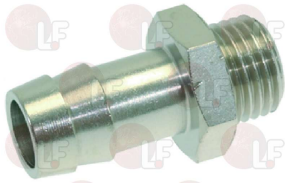

Fittings

3349346 NICHEL-PL.HOSE-END FITTING $\varnothing$ 1/4" M $\varnothing$ 12