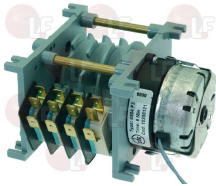

DIHR 10708

3322346 CONTROLLER 11804F1 90" 230V 50Hz
 with thermal stop
 for Dishwasher (DIHR) GS85 - HT11ECO
 for Dishwasher hood type (DIHR) HT11S

DIHR 10708/N

3322265 CONTROLLER 4904 4 CAMS
 cycle 60"/120"/180"
 230V 50/60HZ
 counter-clockwise rotation
 for Dishwasher (DIHR) H6U - 14U - 37U
 for Dishwasher (OLIS) OLHT12E
 for Dishwasher hood type (DIHR) GASTRO11S
 GASTRO12S