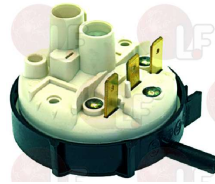

DIHR 80225

3320098 PRESSURE SWITCH 250-40 1 LEVEL
16(4)/250V
for Dishwasher conveyor type (DIHR) AX151 - AX300 AX440
for Dishwasher conveyor type (OLIS) - Series OLAX
for Dishwasher hood type (DIHR) GASTRO12S
for Dishwasher hood type (KROMO) K120
for Pan/utensilwashing machines (LANDOT) ACL2250