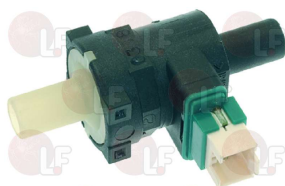

3390206 WATER FLOW SWITCH FOR CARD
for CR

DIHR 50583

Sleeves

3248208 BOTTOM WASH OUTLET SLEEVE
for Glasswasher/Cupwasher (DIHR) LINEARLS

DIHR 16168

3248138 INLET HOSE
internal \varnothing 28 - length 70 mm
for Dishwasher (DIHR) DERBY325