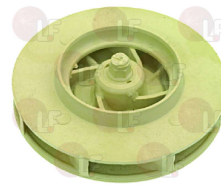

DIHR 16042

3122024 MECHANICAL SEAL ø 12mm INNER SURFACE 8mm
for Dishwasher (ELFRAMO)

DIHR 10200055
DIHR 15100/S

DIHR 15080

DIHR 15080/E

3122373 IMPELLER ø 90 mm
threaded connection

DIHR 15079

3122268 PUMP GASKET T.41 0.4HP