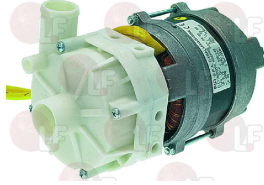

3122038 ELECTRO-PUMP FIR 2212SX 0,10HP 230V 50Hz
inlet external $\varnothing$ 28 mm - outlet external $\varnothing$ 28 mm
motor revolutions 2700 - flowrate 80 L/min
0.10Hp 230V 1.1A - capacitor 5 μ f
for Dishwasher (DIHR) GS35 - GS37
for Dishwasher (OLIS) OLDS35 - OLG537
for Dishwasher hood type (OLIS) OLG11S - OLHT12
for Glasswasher/Cupwasher (DIHR) DERBYCF

DIHR 10501/A

3068008 CAPACITOR μ F 5 450V 50/60Hz
operating temperature -25+85°C
in compliance with EEC 93/68 and EEC 92/31 regulat