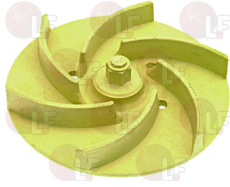

DIHR 10702

Suitable for:

3122375 IMPELLER ø 80 mm
threaded connection

DIHR 18246

3186232 O-RING 02350 EPDM

DIHR 18245

3122742 PUMP SCROLL 0.33HP 2 WAYS

DIHR 18247