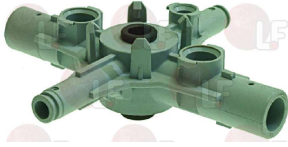

Suitable for:

3243471 WASH ARM ASSEMBLY BOSS

complete with bushings
for Dishwasher (DIHR) C40LS - GS35 - GS37
for Dishwasher (KROMO) K35 - K37
for Glasswasher/Cupwasher (DIHR) DERBYCF - STARCF
STARLS - TURBOCF - TURBOLS