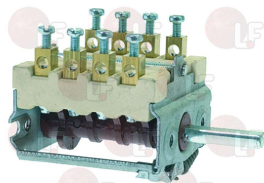

DIHR

3090190 WASHING PRODUCT DISPENSER
 mod. RS20RNIP - Ext.size. 160 x 80 x 85 mm
 220/240 V - 50 Hz
 flowrate 0.28L/hour - 2.80L/hour

DIHR

Suitable for:

DIHR

Suitable for:

Rotary switches

3057216 SELECTOR SWITCH 0-1 POSITIONS
contact capacity 16A 230V - max 150°C
D-shaped pin 6x4.6 mm