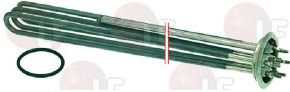

Suitable for:

3355479 HEATING ELEMENT F/ BOILER 6000W 220/380V
immersed length 460 mm
flange external $\varnothing$ 72 mm
with thermostat probe receptacle $\varnothing$ 7 mm
complete with o-ring $\varnothing$ 67 (3186014)
upon request nut (3528003) and washer (3528004)
for Dishwasher (DIHR) GS100
for Dishwasher (KROMO) K90
for Dishwasher hood type (DIHR) GASTRO11
GASTRO11S
for Dishwasher hood type (KROMO) K100
for Dishwasher hood type (OLIS) OLG11S - OLHT11D

DIHR 30001010

Suitable for:

3186014 O-RING GASKET 06225 EPDM $\varnothing$ 67 mm
for Dishwasher (ZANUSSI) LS62/F