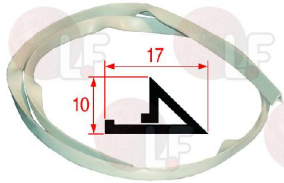

DIHR 10221311

3349337 NICHEL-PL.T-FITTING \varnothing 1/4" F-1/4" F-1/4" F

DIHR 12008

3349330 NICHEL-PLATED FITTING \varnothing 1/4" M-1/8" F
for OVENS FM/FC

DIHR 12032

Gaskets and seals

7100611 DOOR GASKET SILICONE
profile dimensions 17x10 mm
for Dishwasher (DIHR) DS50