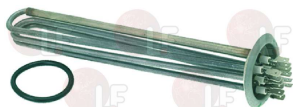

Suitable for:

DIHR

Suitable for:

3455310 HEAT.ELEM.F/BOILER 14000/15240W 230/240V

immersed length 480 mm
flange external $\varnothing$ 72 mm
complete with O-RING $\varnothing$ 67 (3186014)
for Dishwasher conveyor type (DIHR) - Series AX

DIHR 30001011/B

3355477 HEATING ELEMENT F/ BOILER 3000W 220/380V

immersed length 265 mm
flange external $\varnothing$ 63 mm
with thermostat probe receptacle $\varnothing$ 6 mm
complete with o-ring $\varnothing$ 58 (3186013)
for Dishwasher (DIHR) GASTRO450 - GASTRO500
GASTRO900 - GS45 - GS50
for Dishwasher (KROMO) K50 - K60

DIHR 15046

3355478 HEATING ELEMENT F/ BOILER 4500W 220/380V

immersed length 370 mm
flange external $\varnothing$ 63 mm
with thermostat probe receptacle $\varnothing$ 7 mm
complete with o-ring $\varnothing$ 58 (3186013)
for Dishwasher (DIHR) GASTRO500 - GASTRO750
GASTRO900 - GS45 - GS50
for Dishwasher (KROMO) K50 - K60 - K70 - K80
for Dishwasher hood type (KROMO) K120

DIHR 15089

3186013 O-RING GASKET 06187 EPDM $\varnothing$ 58 mm

for Dishwasher (COMENDA) FC53 - FC533 - FC54
FC543 - FC544
for Dishwasher (FAGOR) FI-12D - FI-12S - FI-300
FI-300B
for Dishwasher (HOONVED) STS53 - STS60
for Dishwasher hood type (ADLER) DS1200
for Dishwasher hood type (BONNET) INO60
for Dishwasher hood type (COLGED) L51
for Dishwasher hood type (LINEA BLANCA) LC-3500
LC-4000
for Glasswasher/Cupwasher (FAGOR) CI-20 - CI-20D
for Glasswasher/Cupwasher (HOONVED) STS43 - STS48

DIHR 13005

3186013 O-RING GASKET 06187 EPDM $\varnothing$ 58 mm