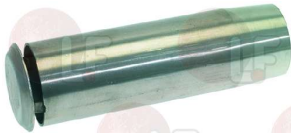

DIHR 11600102

3448296 OVERFLOW PIPE $\varnothing$ 45x155 mm
s/steel
for K100-GASTRO11S