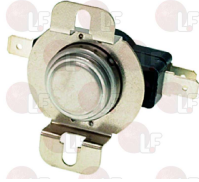

Contact thermostats

1. **3444214 CONTACT THERMOSTAT**
   15A 250V
   for ATA AL03-AL05(AL10-AL20 old models)
   for DIHR ELECTRON400-TEKNO4