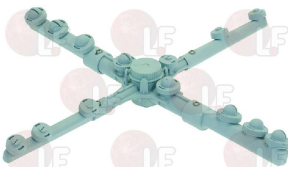

3243356 LOWER WASH AND RINSE ARM ASSEMBLY

for Dishwasher (DIHR) C40CF - GS40

DIHR 400909

DIHR 540995

DIHR 540996

3243359 LOWER WASH AND RINSE ARM ASSEMBLY

for Dishwasher (DIHR) GASTRO450