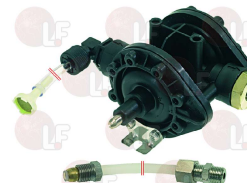

DIHR

3090085 RINSE AID DISPENSER N6 E 05 W4G4Z
with EPDM diaphragm
minimum pressure 0.5 bar
inlet side elbow fitting
pped with: hose with filter and pressure hose
with screws
for Dishwasher (BONNET) IN010 - IN011L - IN014L
for Dishwasher (MACH) MS351 - MS353 - MS400
MS451 - MS500
for Glasswasher/Cupwasher (MACH) MB235LI - MB240LI
MB510 - MB535 - MB630 - MB920 - MB930 - MGL40