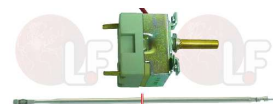

DIHR 10707/1

3744075 THERMOSTAT TR2 0-280°C

capillary length 960 mm
 bulb \varnothing 3x185 mm
 for Dishwasher (DIHR)
 for Dishwasher (KROMO)

DIHR 10707/3

Suitable for:

DIHR

Suitable for:

Timers