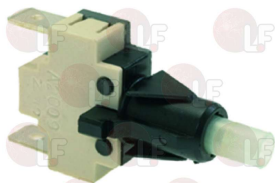

3319560 PUSH-BUTTON "DRAIN PUMP"

DIHR 89343

3319575 PUSH-BUTTON "TIME"

DIHR 83346

DIHR 89346

1319082 SINGLE-POLE PUSH BUTTON 16A 250V

DIHR 15813

3319673 START KEY SUPPORT