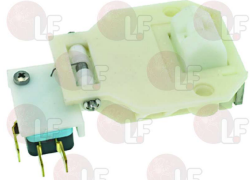

DIHR

Suitable for:

DIHR 3004053

Door catches

3398036 DOOR CATCH WITH MICROSWITCH

for Dishwasher (DIHR) GS35 - GS37 - GS50
for Dishwasher (KROMO) K35 - K37 - K40
for Dishwasher (OLIS) OLDS40 - OLG37 - OLG40
OLG35