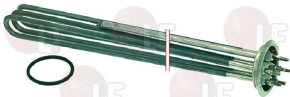

DIHR 30001011

3186014 O-RING GASKET 06225 EPDM \varnothing 67 mm
 for Dishwasher (ZANUSSI) LS62/F

DIHR 13015

DIHR 13020

3355475 HEATING ELEMENT FOR BOILER 2500W 230V
 immersed length 195 mm
 flange external \varnothing 63 mm
 with thermostat probe receptacle \varnothing 7 mm
 complete with o-ring \varnothing 58 (3186013)
 for Dishwasher (KROMO) K45
 for Glasswasher/Cupwasher (DIHR) LINEARCF
 LINEARLS - TURBOCF - TURBOLS