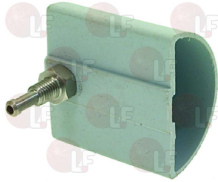

3060065 BLUE AIR CHAMBER 56 mm

for Dishwasher (DIHR) GASTRO450 - GASTRO500
GASTRO750 - GASTRO900 - GS35 - GS37
for Dishwasher (KROMO) K35 - K37 - K40 - K70