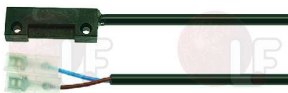

DIHR 10711/B

Suitable for:

3221590 GREEN LAMP CAP Q

DIHR 15825

9014092 LAMP Ba9s 2W 24V
dimensions \varnothing 10x28 mm
for PUSH-BUTTON PANEL

DIHR 3002068

Microswitches

3240196 MAGNETIC MICROSWITCH E5201V
0.04A 250V - NO contact - head 40x13x8 mm
with cable length 1400 mm
for Dishwasher (DIHR) C40CF - C40CS - GS35 - GS50
LINEARCS - TURBOCS
for Dishwasher (KROMO) K35 - K45 - K50 - K80
for Dishwasher (OLIS) OLDS50 - OLG585
for Dishwasher (ROSINOX) RGS50
for Glasswasher/Cupwasher (DIHR) LINEARCF
TURBOCF