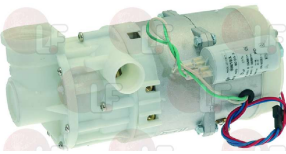

DIHR 18245

3122742 PUMP SCROLL 0.33HP 2 WAYS

DIHR 18247

3122259 ELECTRO-PUMP OP T.33 0,30HP 230V 50Hz
threaded inlet \varnothing 1" F - outlet external \varnothing 27 mm
0.30HP 230V 50Hz 1.4A - capacitor 5 μ F
for Dishwasher (DIHR) GS40