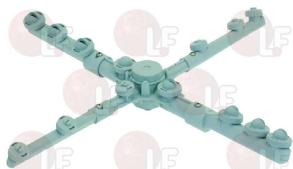

DIHR 560018

3743248 BOTTOM WASH AND RINSE ARM ASSEMBLY
for Dishwasher (DIHR) GS40
for Dishwasher (KROMO) K40
for Glasswasher/Cupwasher (DIHR) DERBYCF
LINEARCF - LINEARLS